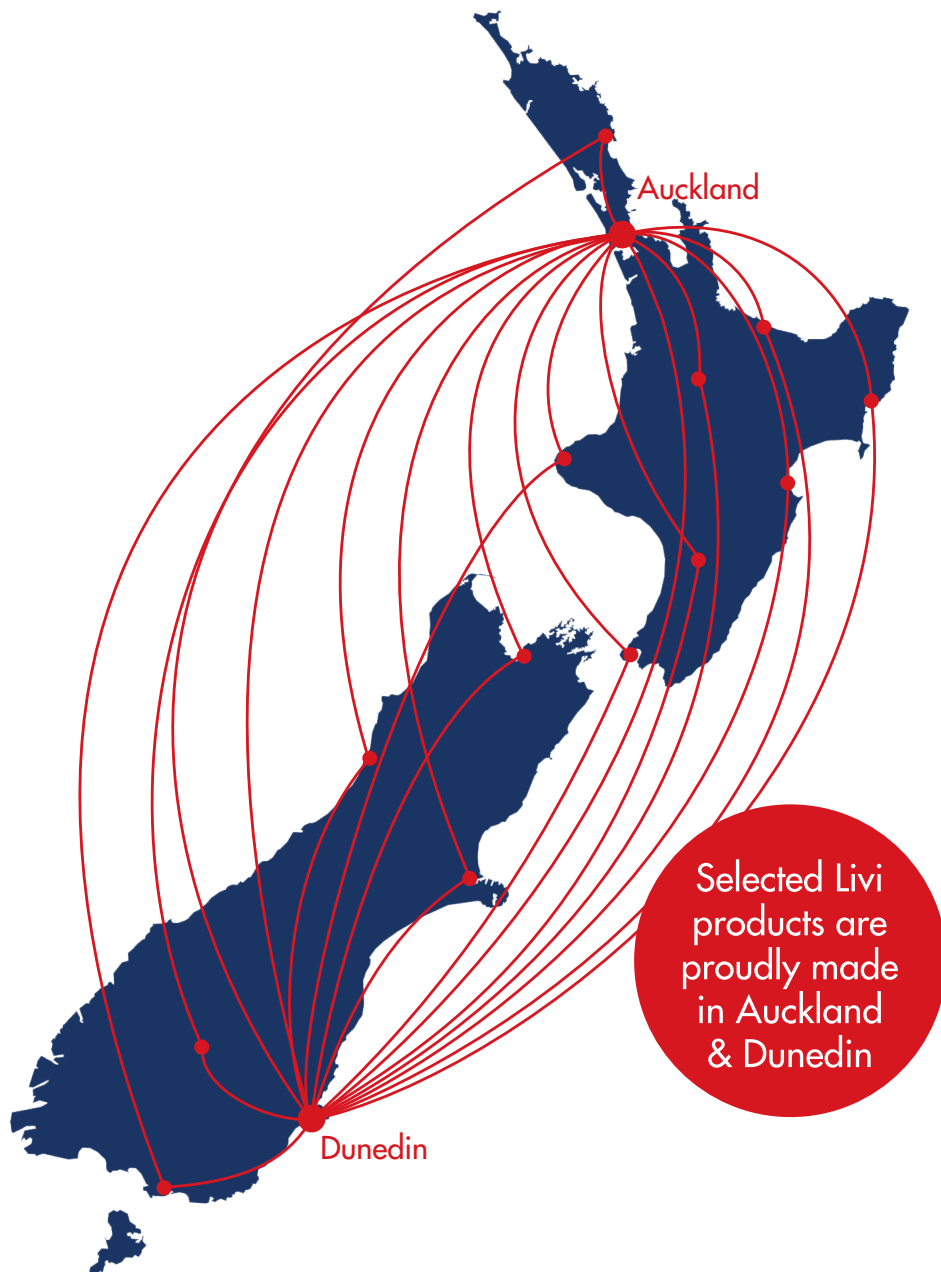

NATIONWIDE DISTRIBUTORS

The full Livi range is available from distribution partners nationwide.